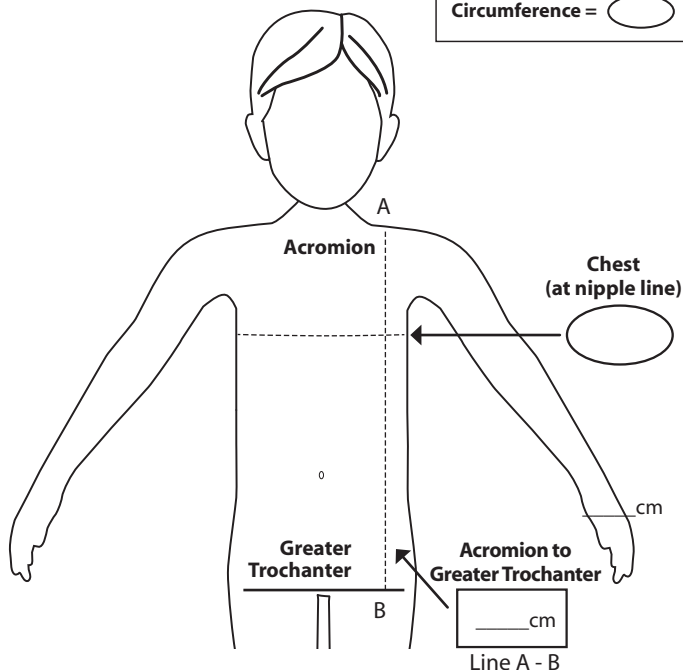

Measurement Key

- Chest measurements are taken with patient lying down
- If in-between sizes refer to length measurements.
- Available in Black

QUEST

TLSO with Rigid Stays

Chest circumference is measured at nipple line.
Length is from Acromion to Greater Trochanter.

Item #	
VS44	Chest Circumference: 44 cm, 30.75 cm long
VS47	Chest Circumference: 47 cm, 34.5 cm long
VS51	Chest Circumference: 51 cm, 38.25 cm long
VS54	Chest Circumference: 54 cm, 44 cm long
VS57	Chest Circumference: 57 cm, 47.75 cm long
VS60	Chest Circumference: 60 cm, 51.5 cm long
VS64	Chest Circumference: 64 cm, 55.25 cm long
VS67	Chest Circumference: 67 cm, 59 cm long

*** THIS IS NOT A CUSTOM MEASUREMENT FORM ***

The CUSTOM FORMS can be found at
spioworks.com/pages/customspio

ODYSSEY

TLSO with Thermoplastic Back Panel

Chest circumference is measured at nipple line.
Length is from Acromion to Greater Trochanter.

EXPEDITION

TLSO with X Panel and Rigid Stays

Chest circumference is measured at nipple line.
Length is from Acromion to Greater Trochanter.

Item #	
VX44	Chest Circumference: 44 cm, 30.75 cm long
VX47	Chest Circumference: 47 cm, 34.5 cm long
VX51	Chest Circumference: 51 cm, 38.25 cm long
VX54	Chest Circumference: 54 cm, 44 cm long
VX57	Chest Circumference: 57 cm, 47.75 cm long
VX60	Chest Circumference: 60 cm, 51.5 cm long
VX64	Chest Circumference: 64 cm, 55.25 cm long
VX67	Chest Circumference: 67 cm, 59 cm long