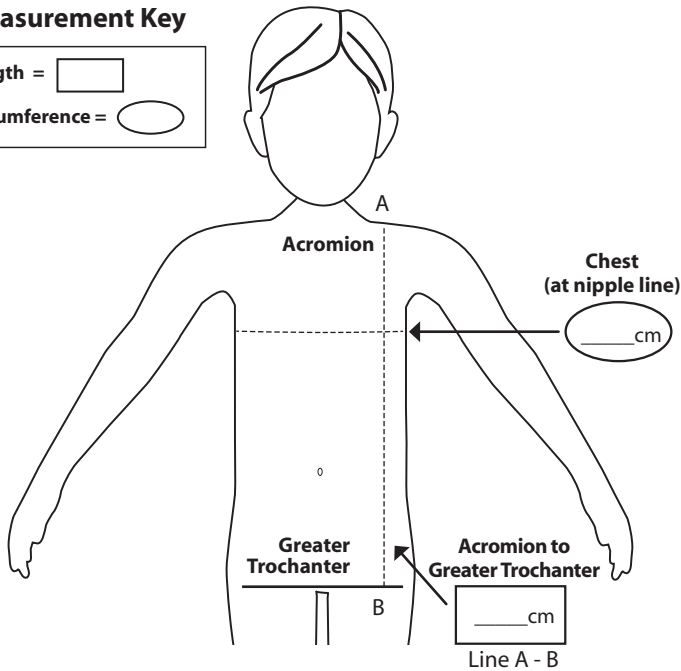

*** THIS IS NOT A CUSTOM MEASUREMENT FORM ***

For CUSTOM FORMS: spioworks.com/pages/customspio

Measurement Key

- Chest measurements are taken with patient lying down
- If in-between sizes refer to length measurements.
- Available in Black

QUEST

TLSO with Rigid Stays

Chest circumference is measured at nipple line.

Length is from Acromion to Greater Trochanter.

Item #

VS41	Chest Circumference: 41 cm, 27 cm long
VS44	Chest Circumference: 44 cm, 30.75 cm long
VS47	Chest Circumference: 47 cm, 34.5 cm long
VS51	Chest Circumference: 51 cm, 38.25 cm long
VS54	Chest Circumference: 54 cm, 44 cm long
VS57	Chest Circumference: 57 cm, 47.75 cm long
VS60	Chest Circumference: 60 cm, 51.5 cm long
VS64	Chest Circumference: 64 cm, 55.25 cm long
VS70	Chest Circumference: 70 cm, 62.75 cm long
VS73	Chest Circumference: 73 cm, 66.5 cm long
VS77	Chest Circumference: 77 cm, 70.25 cm long

ODYSSEY

TLSO with Thermoplastic Back Panel

Chest circumference is measured at nipple line.

Length is from Acromion to Greater Trochanter.

Item #

VT41	Chest Circumference: 41 cm, 27 cm long
VT44	Chest Circumference: 44 cm, 30.75 cm long
VT47	Chest Circumference: 47 cm, 34.5 cm long
VT51	Chest Circumference: 51 cm, 38.25 cm long
VT54	Chest Circumference: 54 cm, 44 cm long
VT57	Chest Circumference: 57 cm, 47.75 cm long
VT60	Chest Circumference: 60 cm, 51.5 cm long
VT64	Chest Circumference: 64 cm, 55.25 cm long
VT67	Chest Circumference: 67 cm, 59 cm long
VT70	Chest Circumference: 70 cm, 62.75 cm long
VT73	Chest Circumference: 73 cm, 66.5 cm long
VT77	Chest Circumference: 77 cm, 70.25 cm long